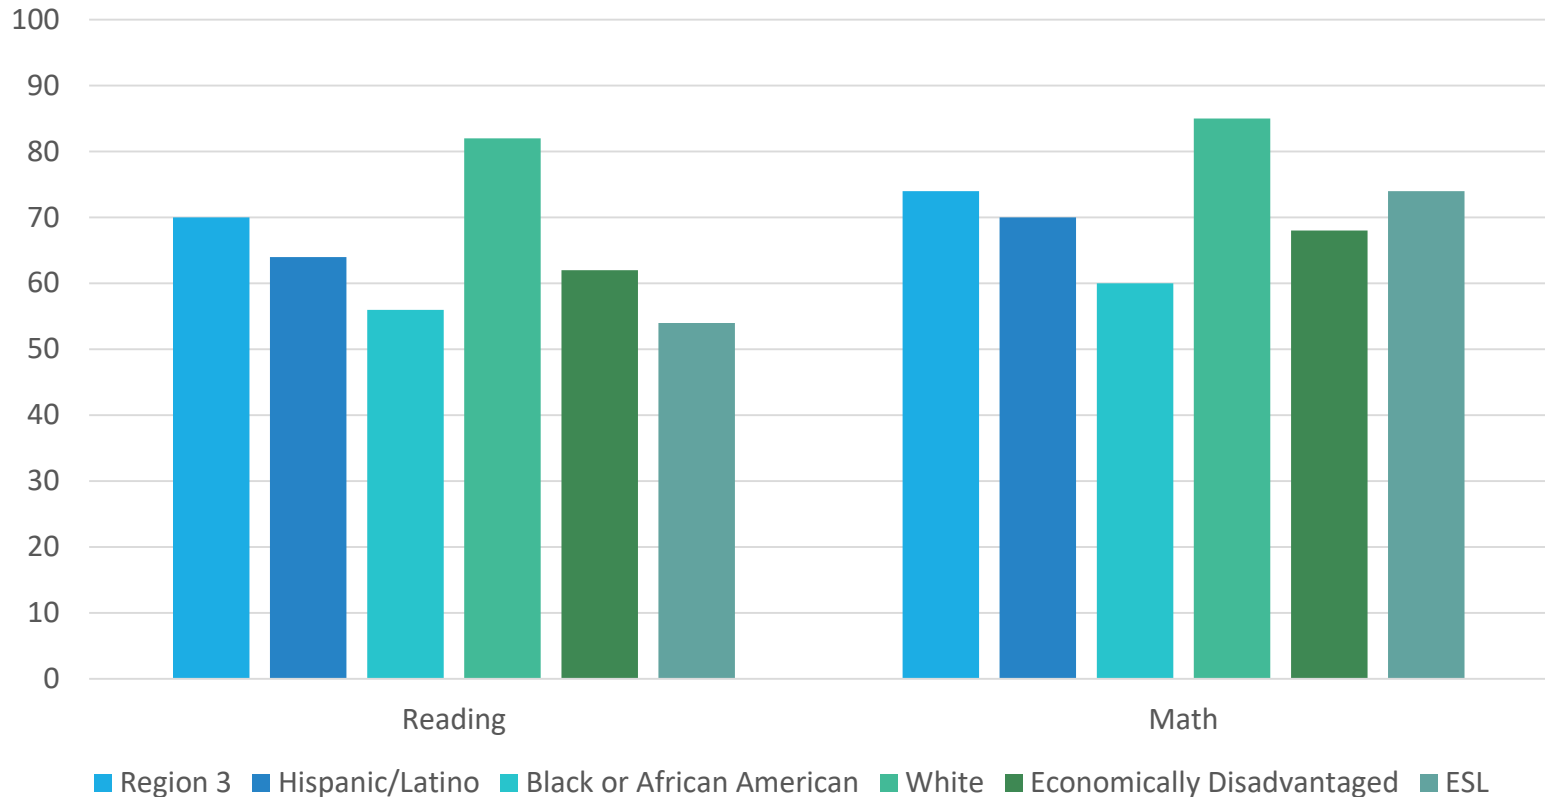

How are 3rd Grade Students in Region 3 Doing?

Spring 2016 STAAR Results, Data Interaction for Texas Student Assessments
At or Above Standards