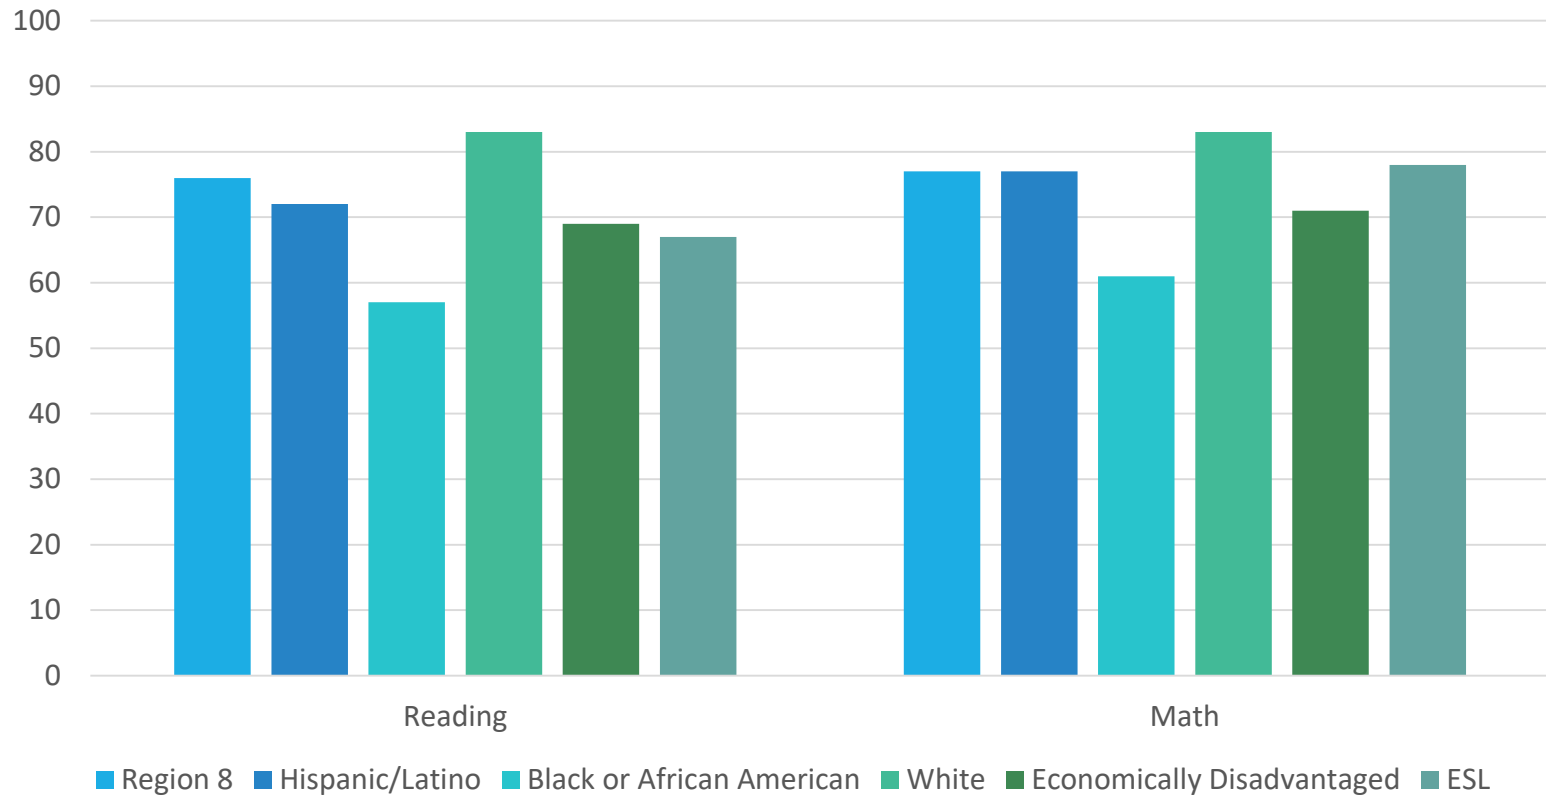

How are 3rd Grade Students in Region 8 Doing?

Spring 2016 STAAR Results, Data Interaction for Texas Student Assessments
At or Above Standards