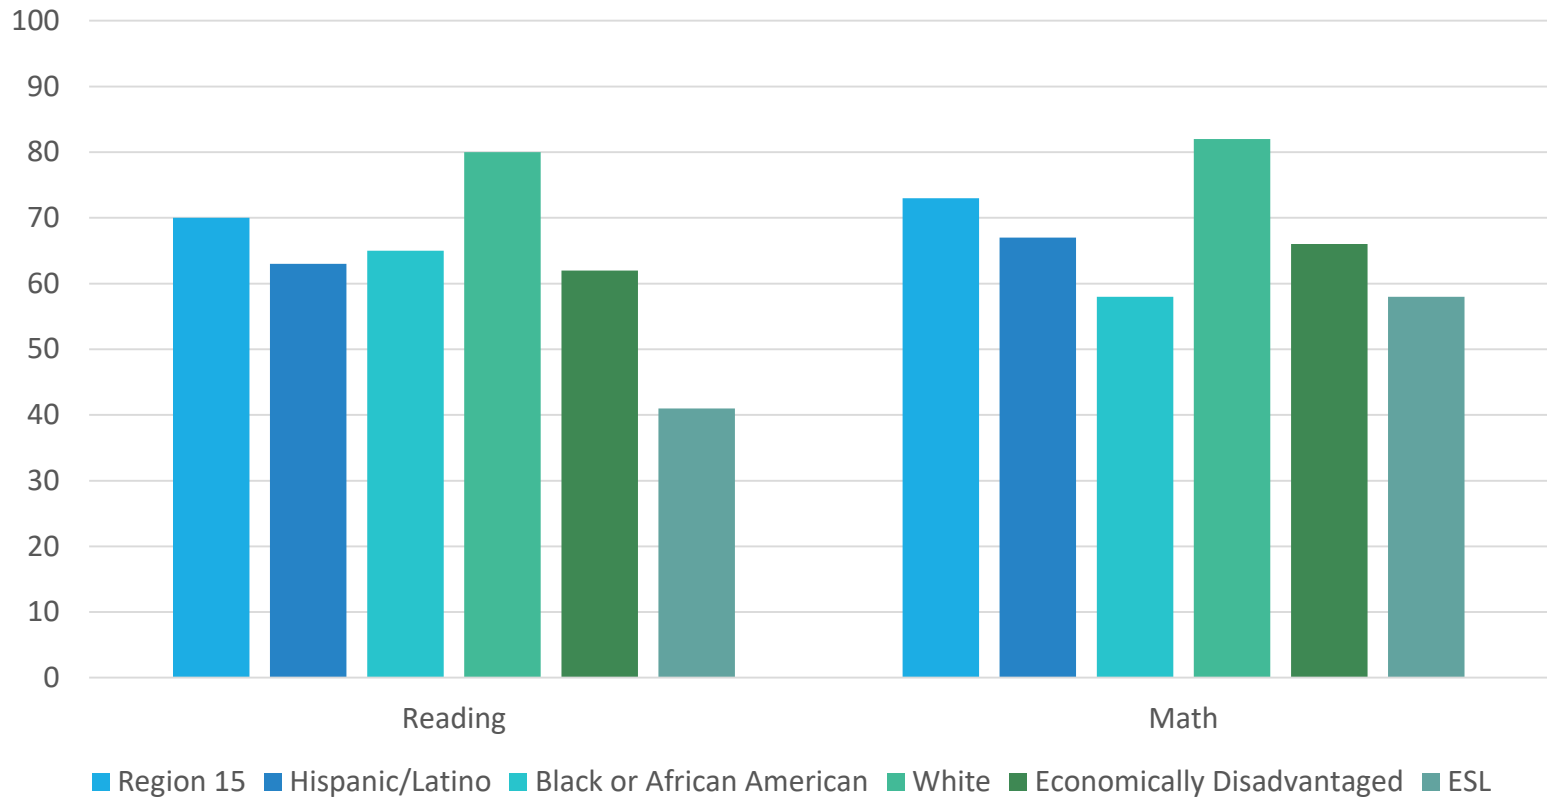

How are 3rd Grade Students in Region 15 Doing?

Spring 2016 STAAR Results, Data Interaction for Texas Student Assessments
At or Above Standards