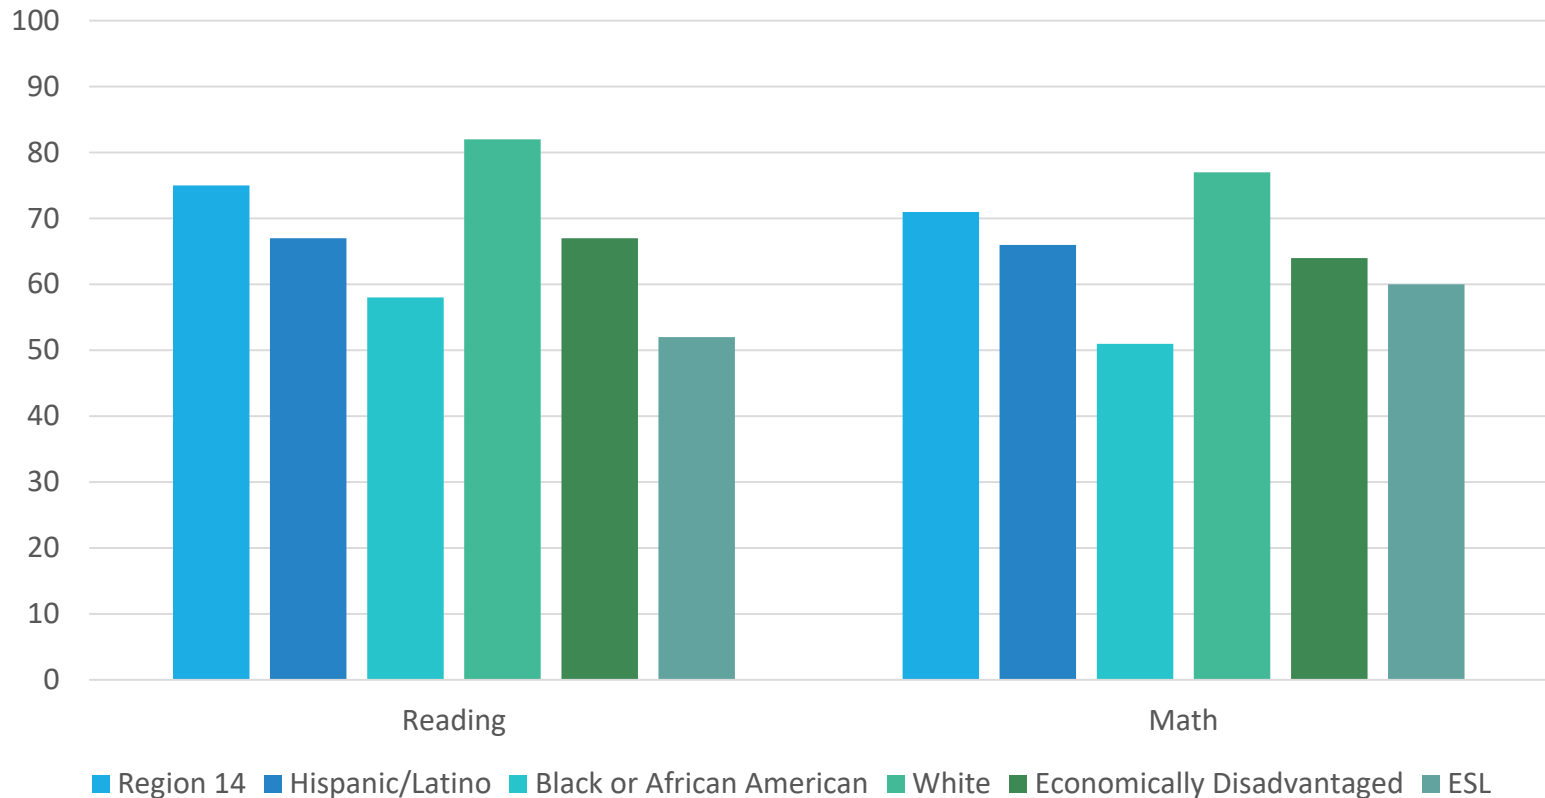

How are 3rd Grade Students in Region 14 Doing?

Spring 2016 STAAR Results, Data Interaction for Texas Student Assessments
At or Above Standards