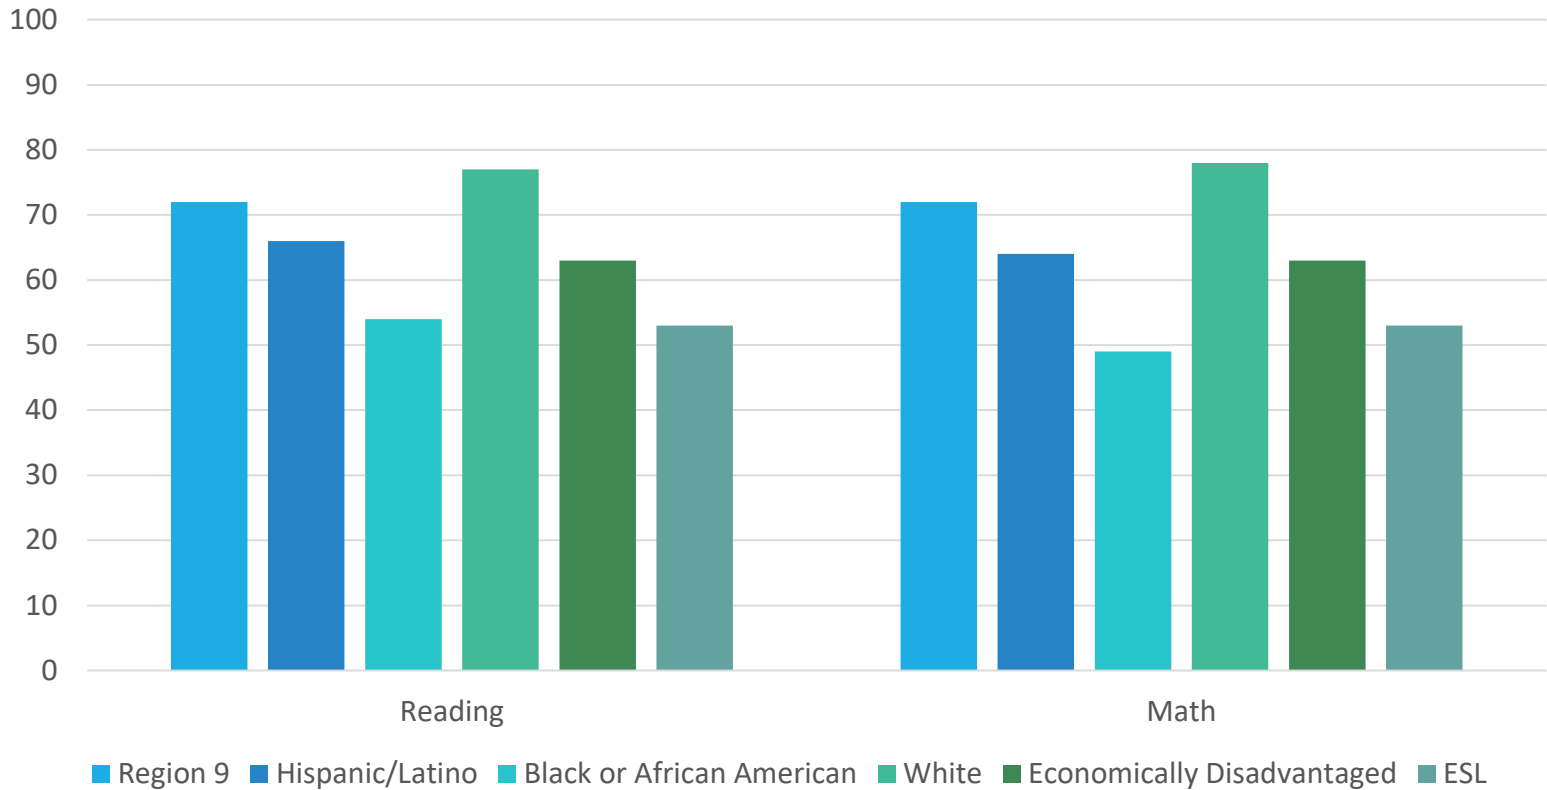

How are 3rd Grade Students in Region 9 Doing?

Spring 2016 STAAR Results, Data Interaction for Texas Student Assessments
At or Above Standards