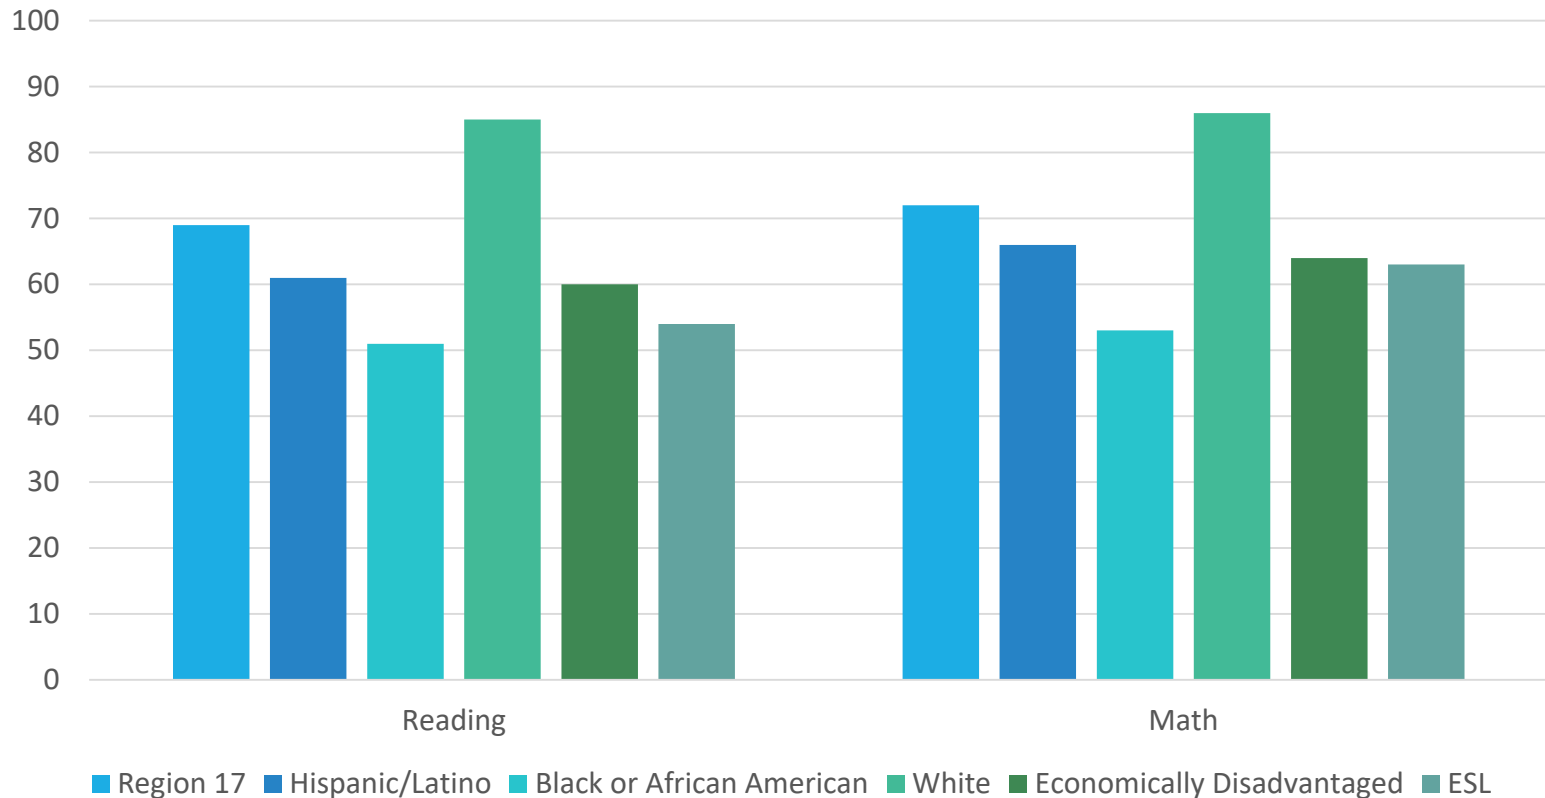

How are 3rd Grade Students in Region 17 Doing?

Spring 2016 STAAR Results, Data Interaction for Texas Student Assessments
At or Above Standards