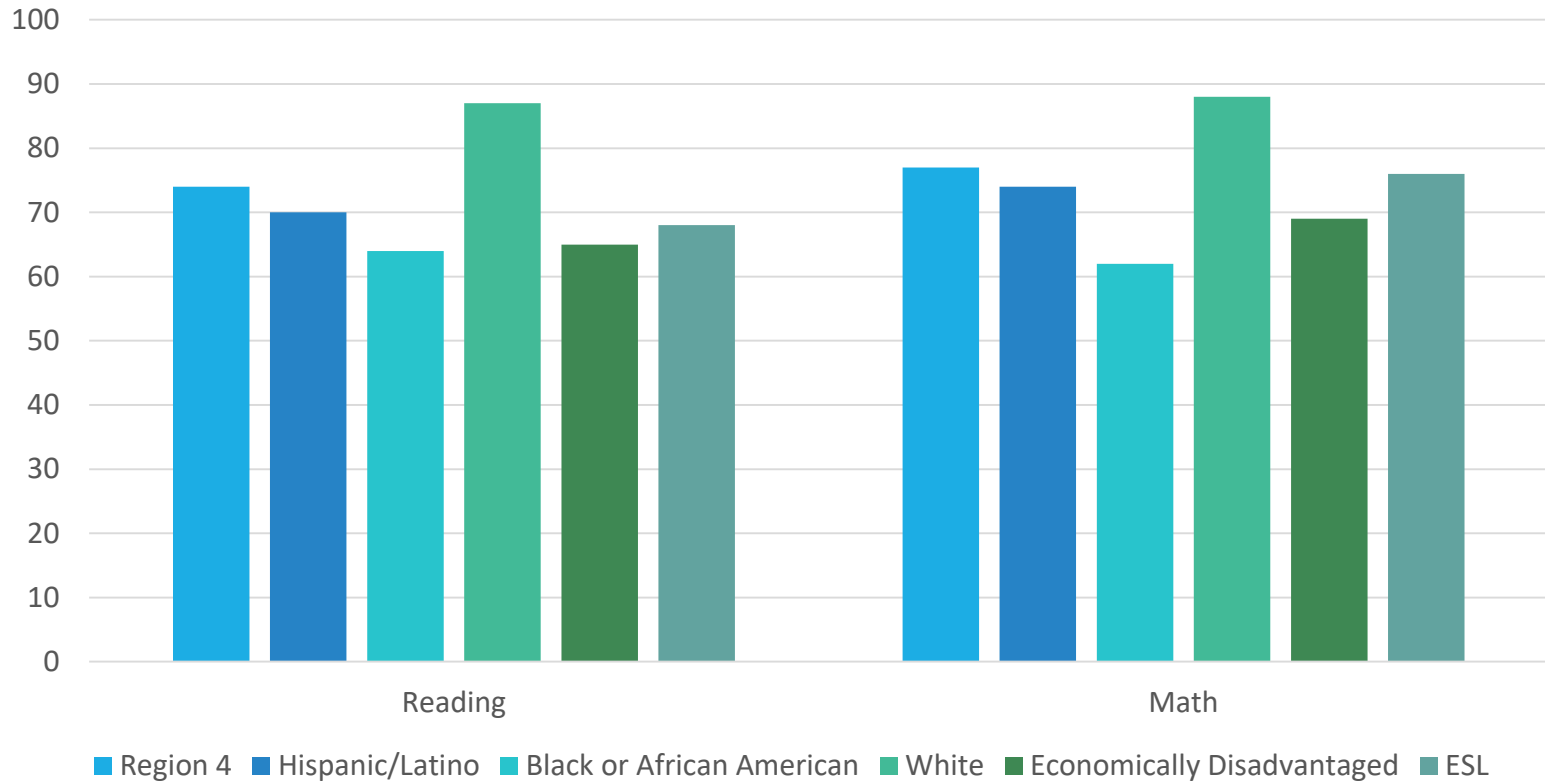

How are 3rd Grade Students in Region 4 Doing?

Spring 2016 STAAR Results, Data Interaction for Texas Student Assessments
At or Above Standards