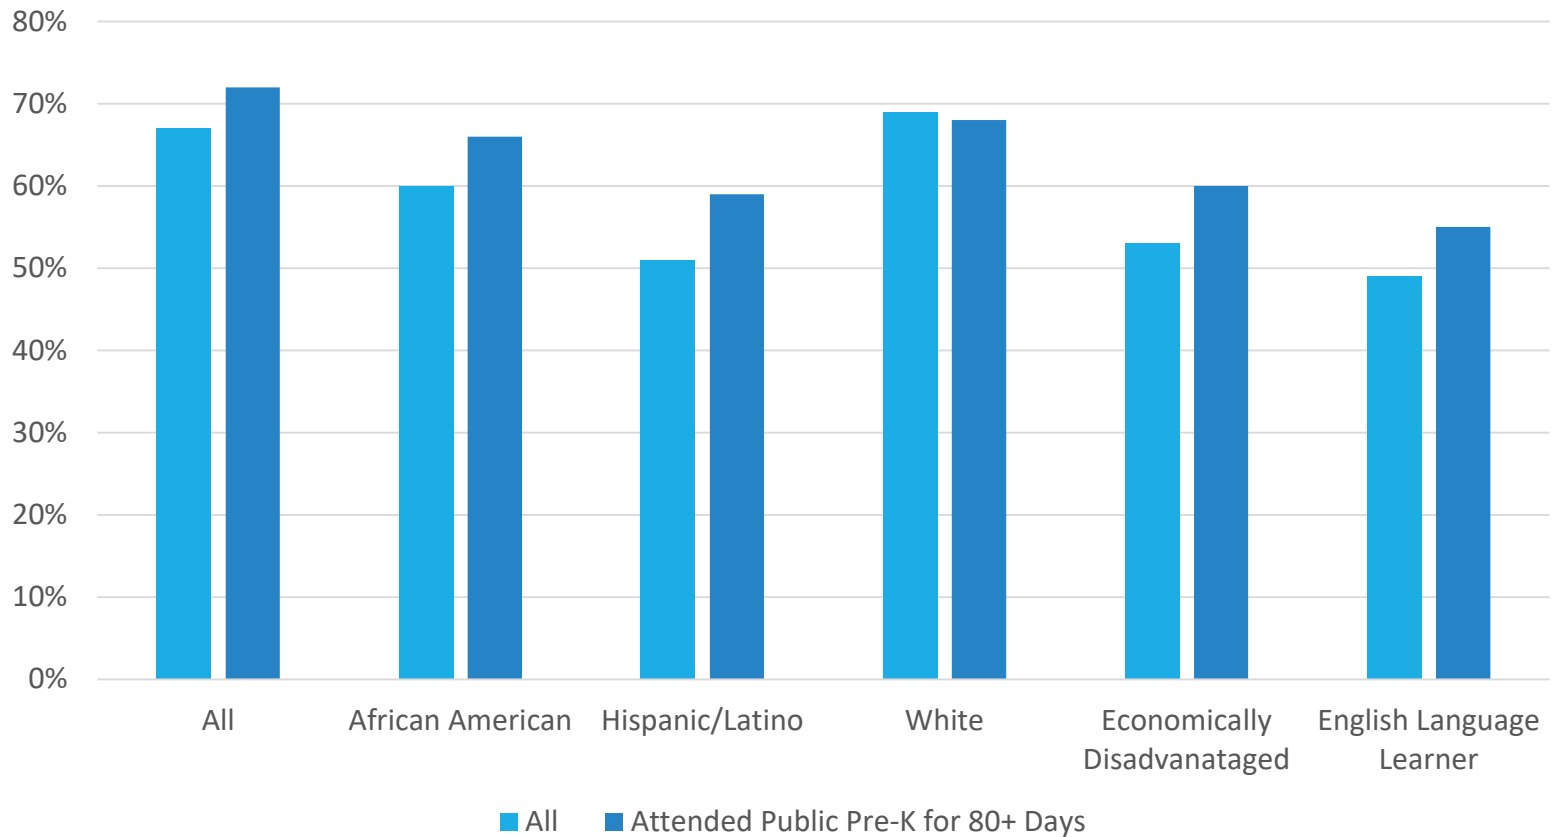

Kindergarten Readiness and 3rd Grade STAAR Performance Regional Data

EARLY CHILDHOOD EDUCATION DIVISION

Kindergarten Readiness

DATA BY REGION

How Many Students are Considered Kindergarten-Ready in Texas?

2015-2016 Kindergarten Readiness Data, TPEIR