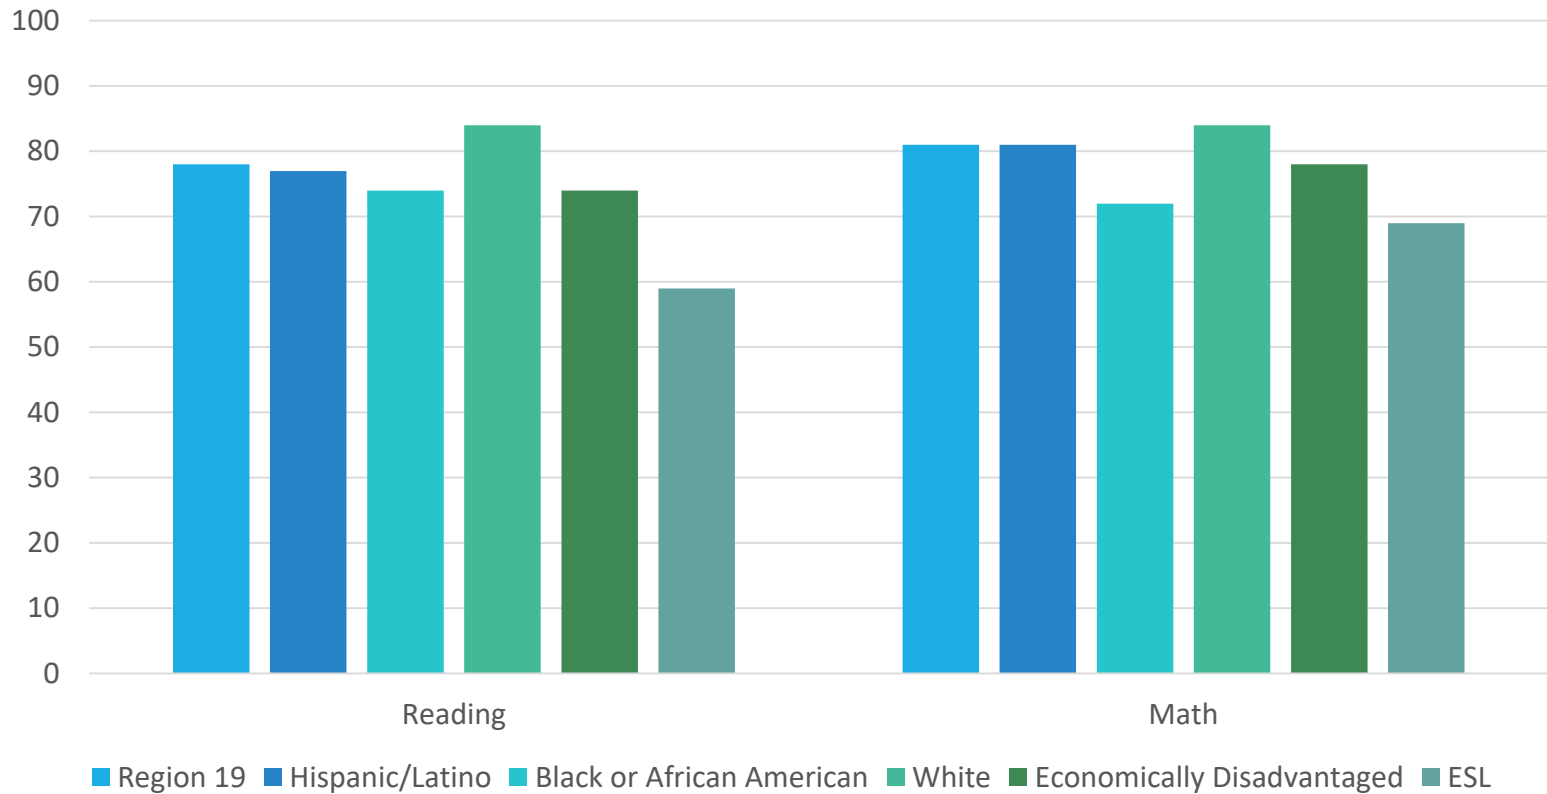

How are 3rd Grade Students in Region 19 Doing?

Spring 2016 STAAR Results, Data Interaction for Texas Student Assessments
At or Above Standards