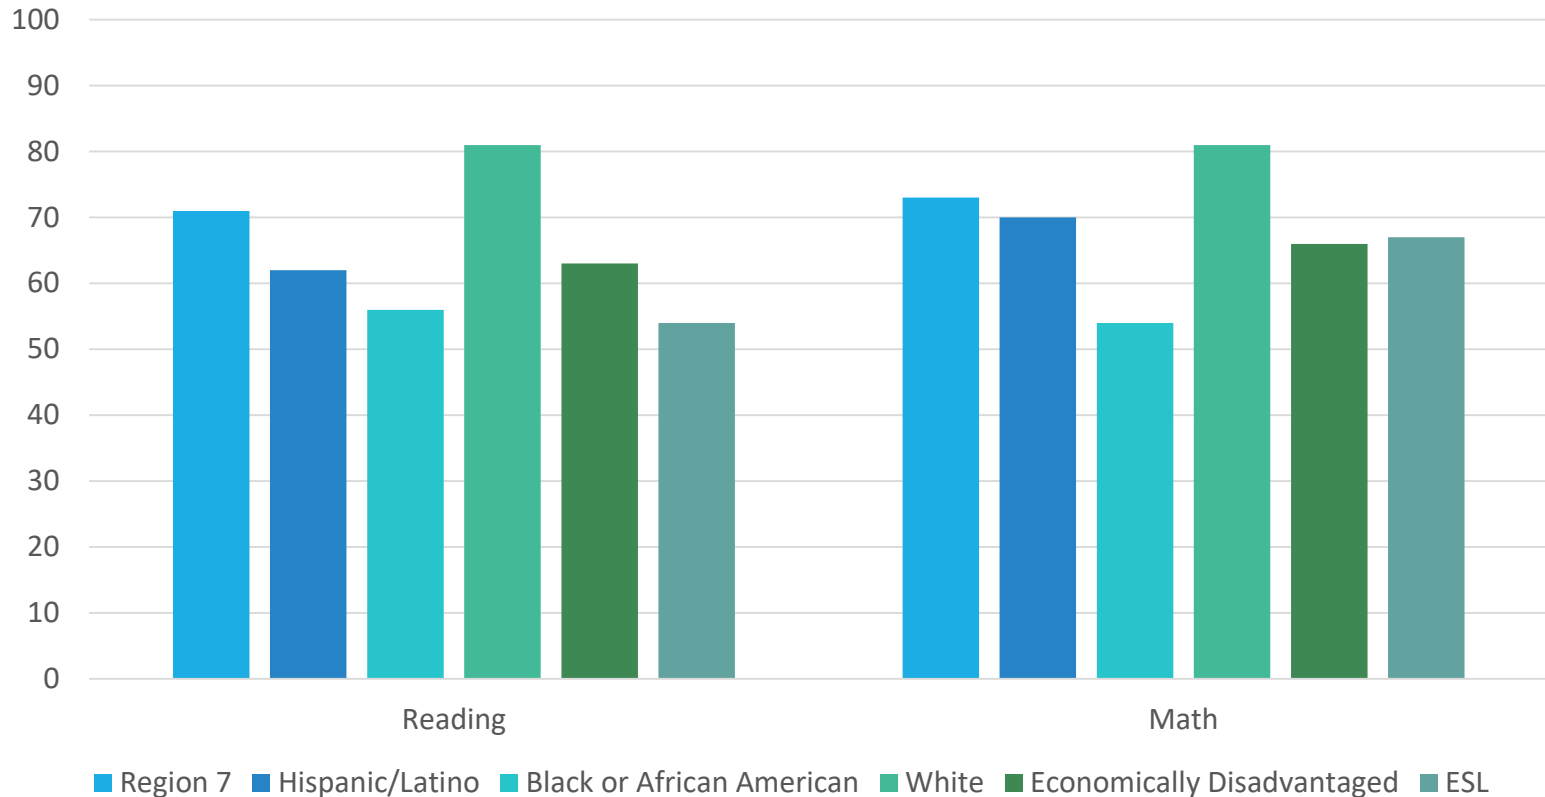

How are 3rd Grade Students in Region 7 Doing?

Spring 2016 STAAR Results, Data Interaction for Texas Student Assessments
At or Above Standards