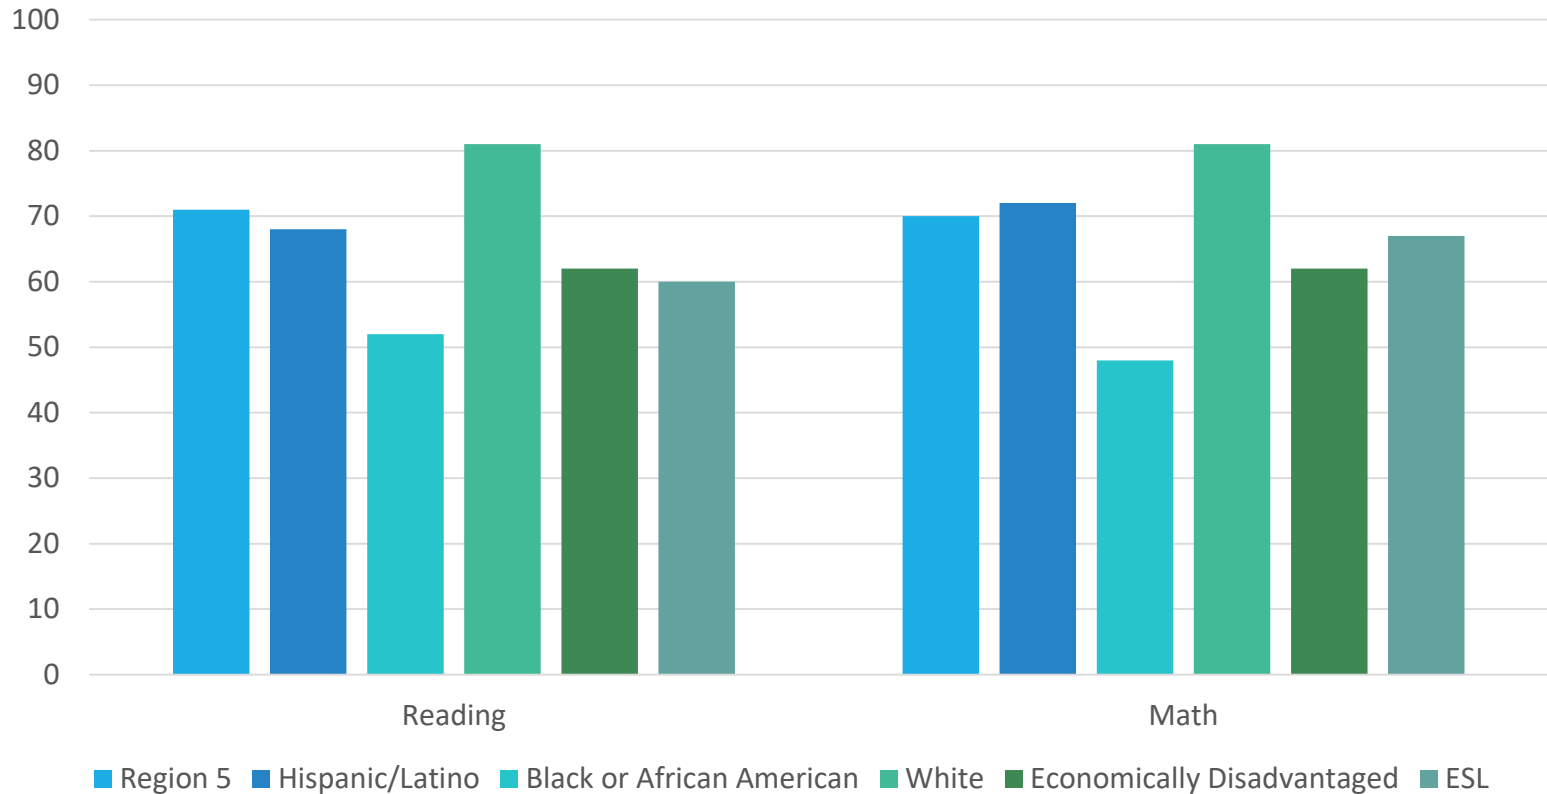

How are 3rd Grade Students in Region 5 Doing?

Spring 2016 STAAR Results, Data Interaction for Texas Student Assessments
At or Above Standards