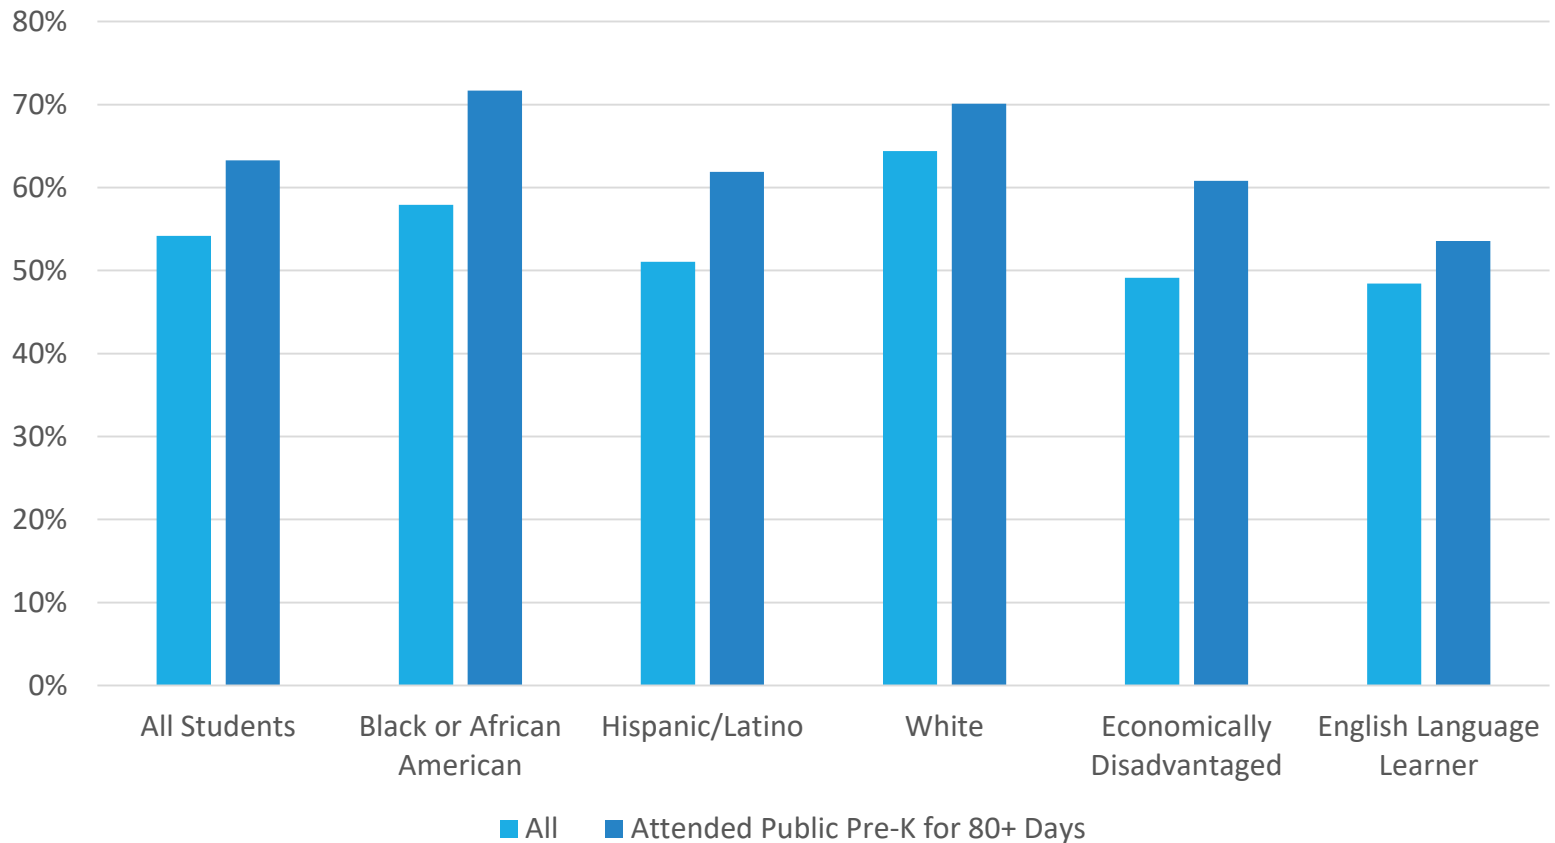

How Many Students are Considered Kindergarten-Ready in Region 2?

Region 2 Kindergarten Readiness Data, TPEIR