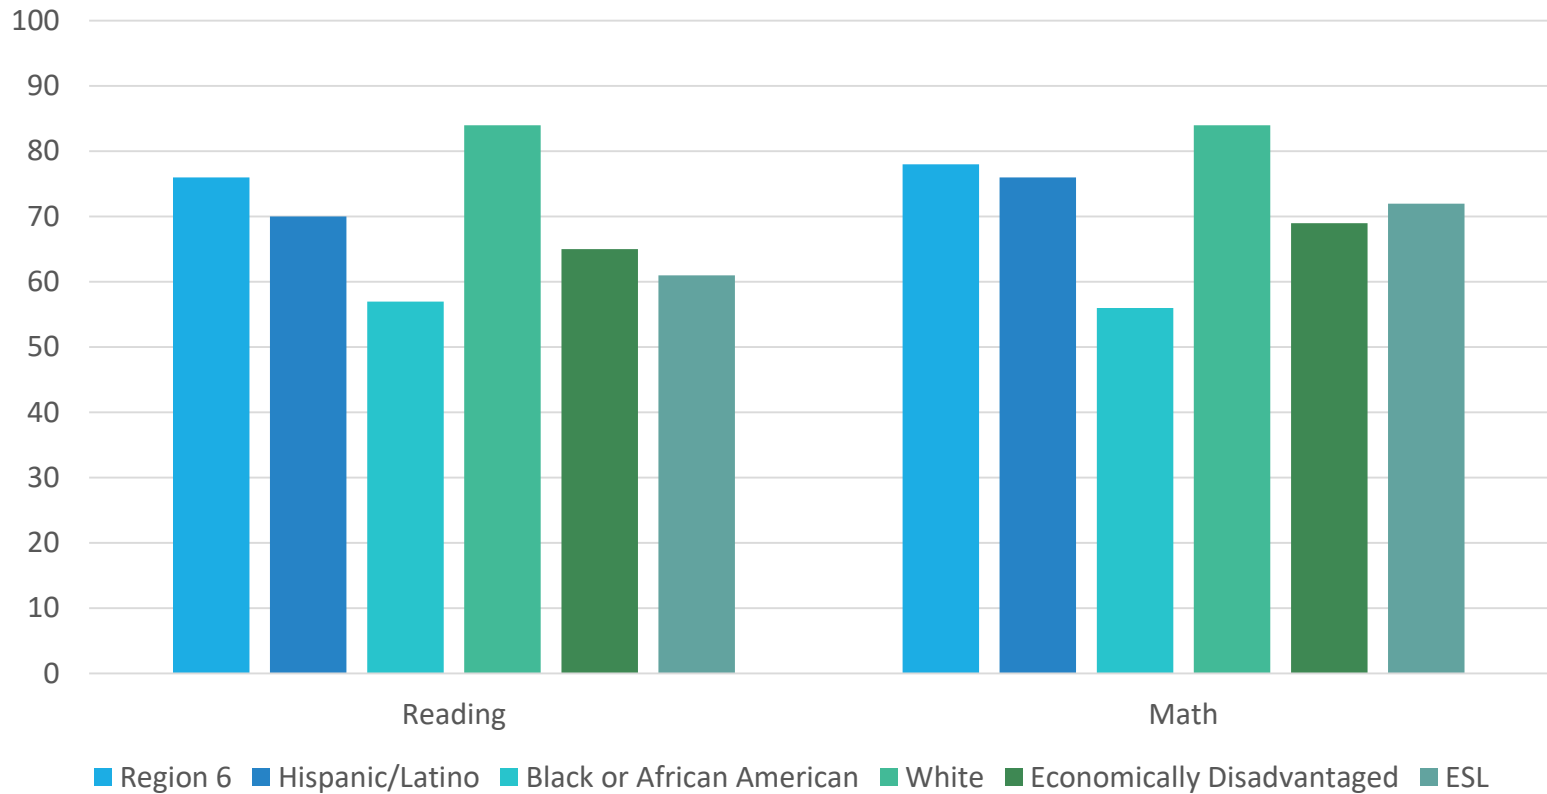

How are 3rd Grade Students in Region 6 Doing?

Spring 2016 STAAR Results, Data Interaction for Texas Student Assessments
At or Above Standards