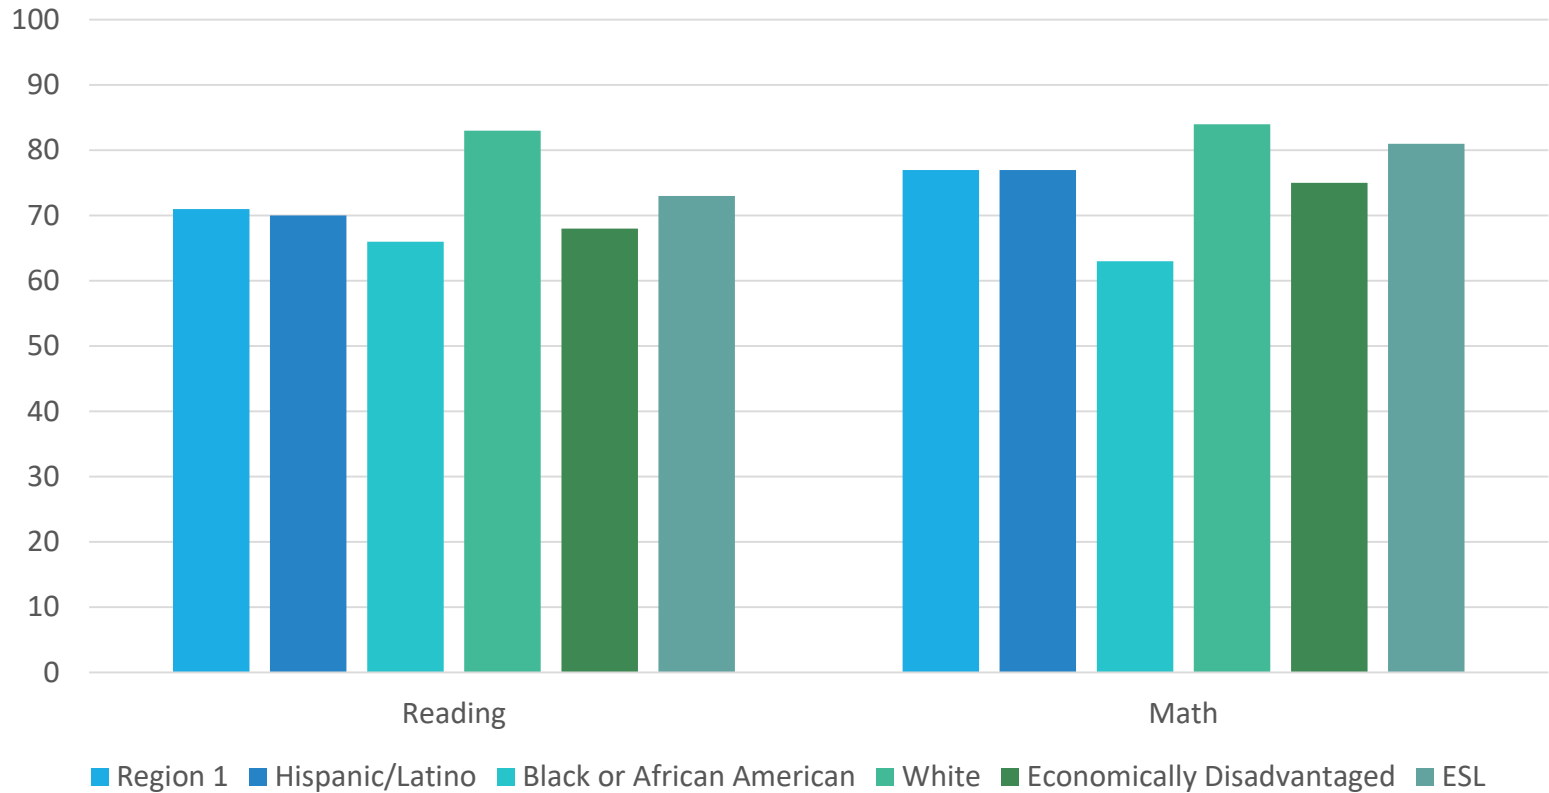

How are 3rd Grade Students in Region 1 Doing?

Spring 2016 STAAR Results, Data Interaction for Texas Student Assessments
At or Above Standards