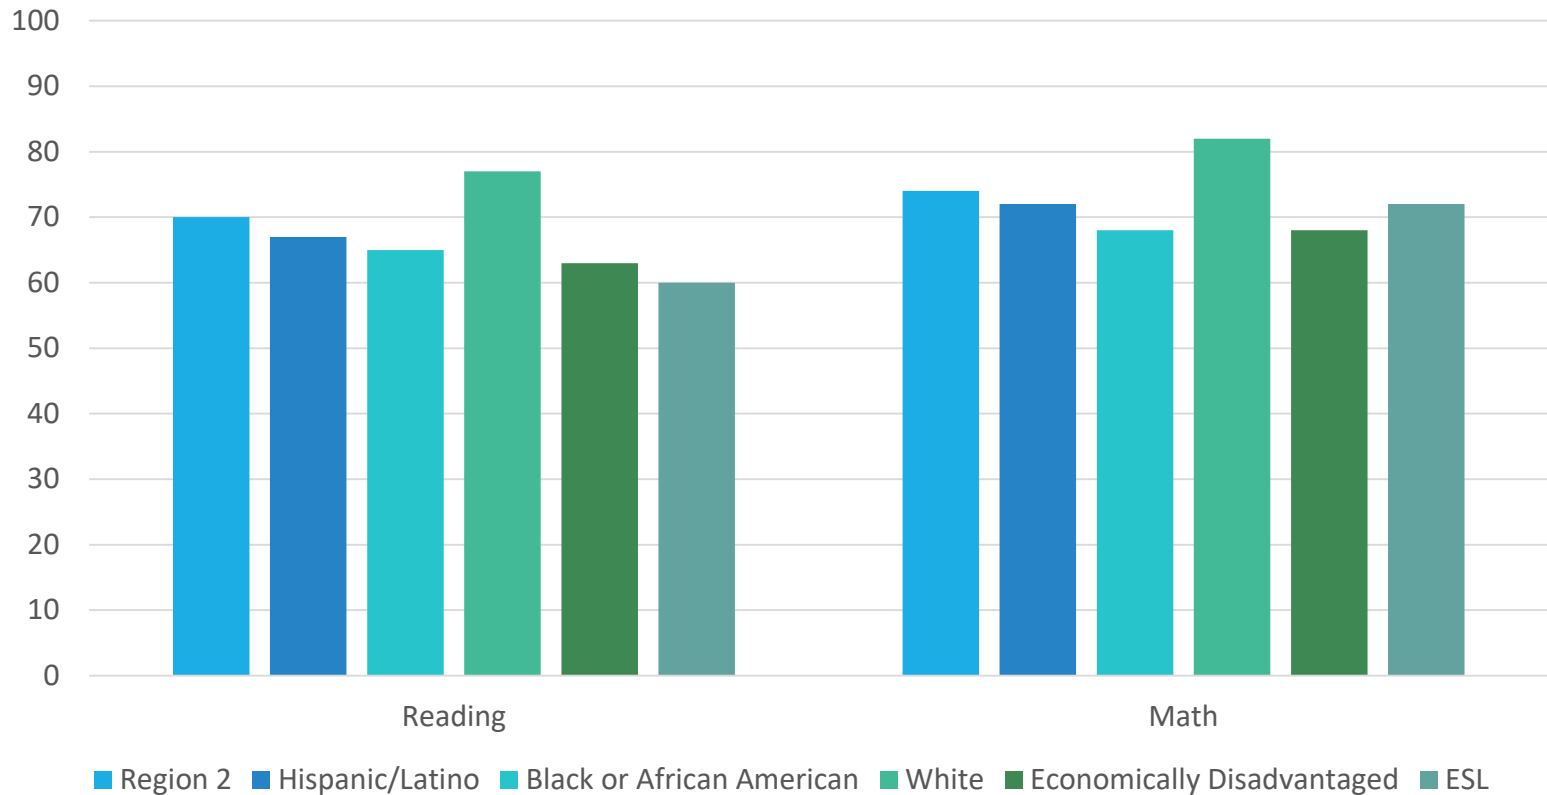

How are 3rd Grade Students in Region 2 Doing?

Spring 2016 STAAR Results, Data Interaction for Texas Student Assessments
At or Above Standards