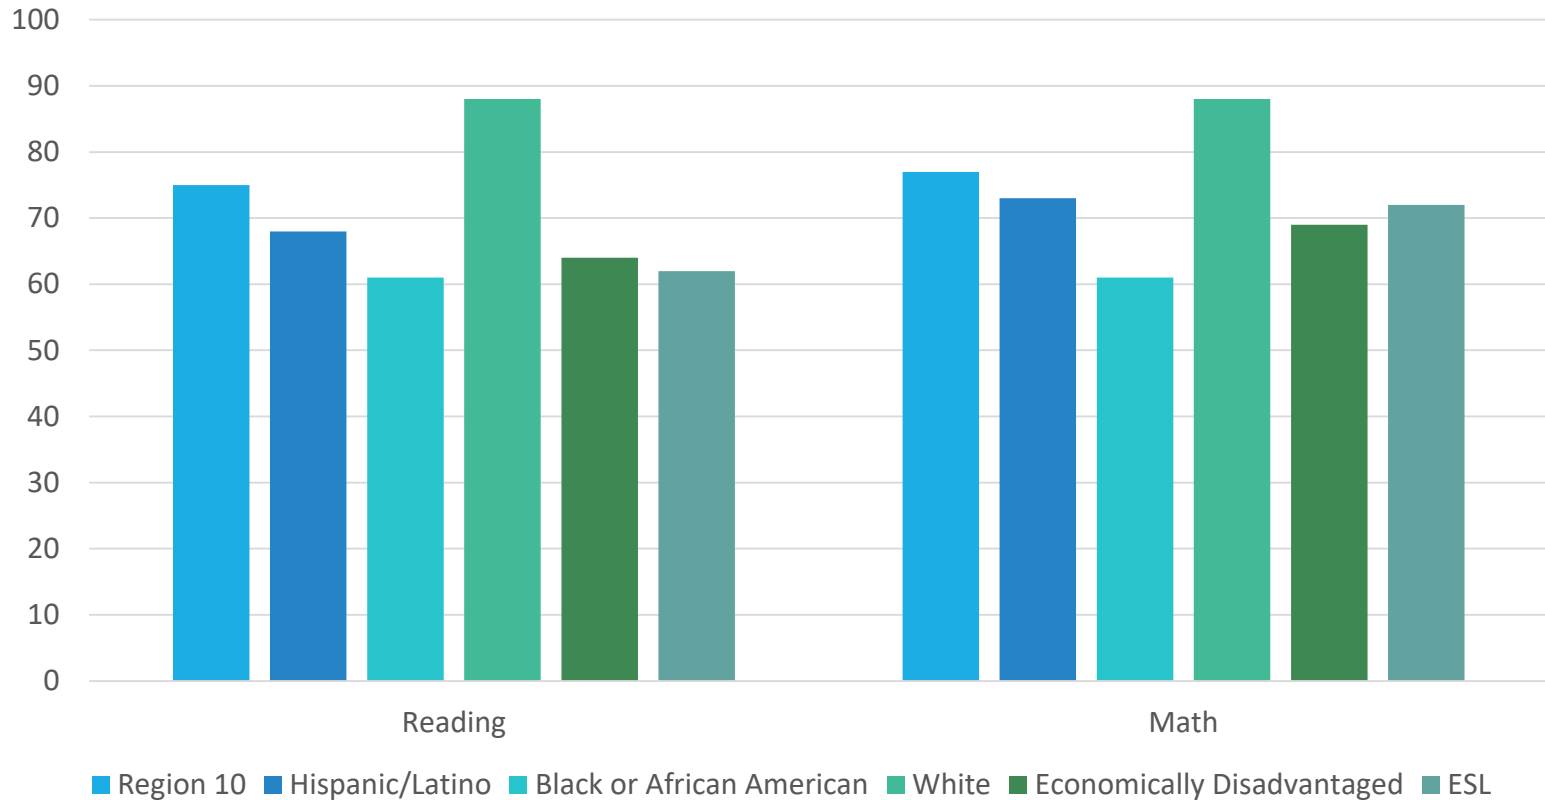

How are 3rd Grade Students in Region 10 Doing?

Spring 2016 STAAR Results, Data Interaction for Texas Student Assessments
At or Above Standards