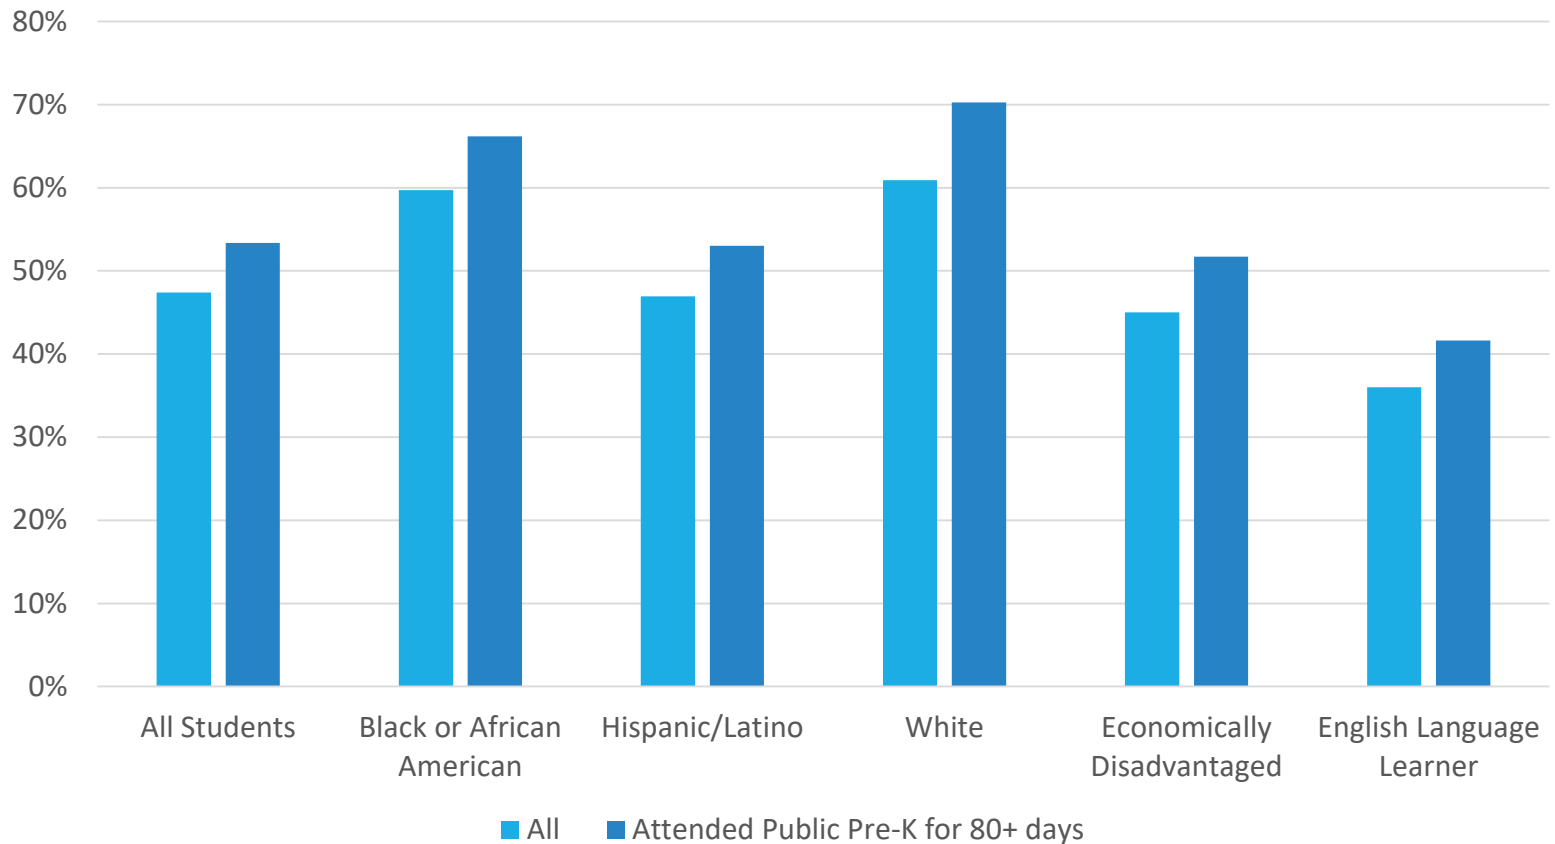

How Many Students are Considered Kindergarten-Ready in Region 1?

Region 1 Kindergarten Readiness Data, TPEIR