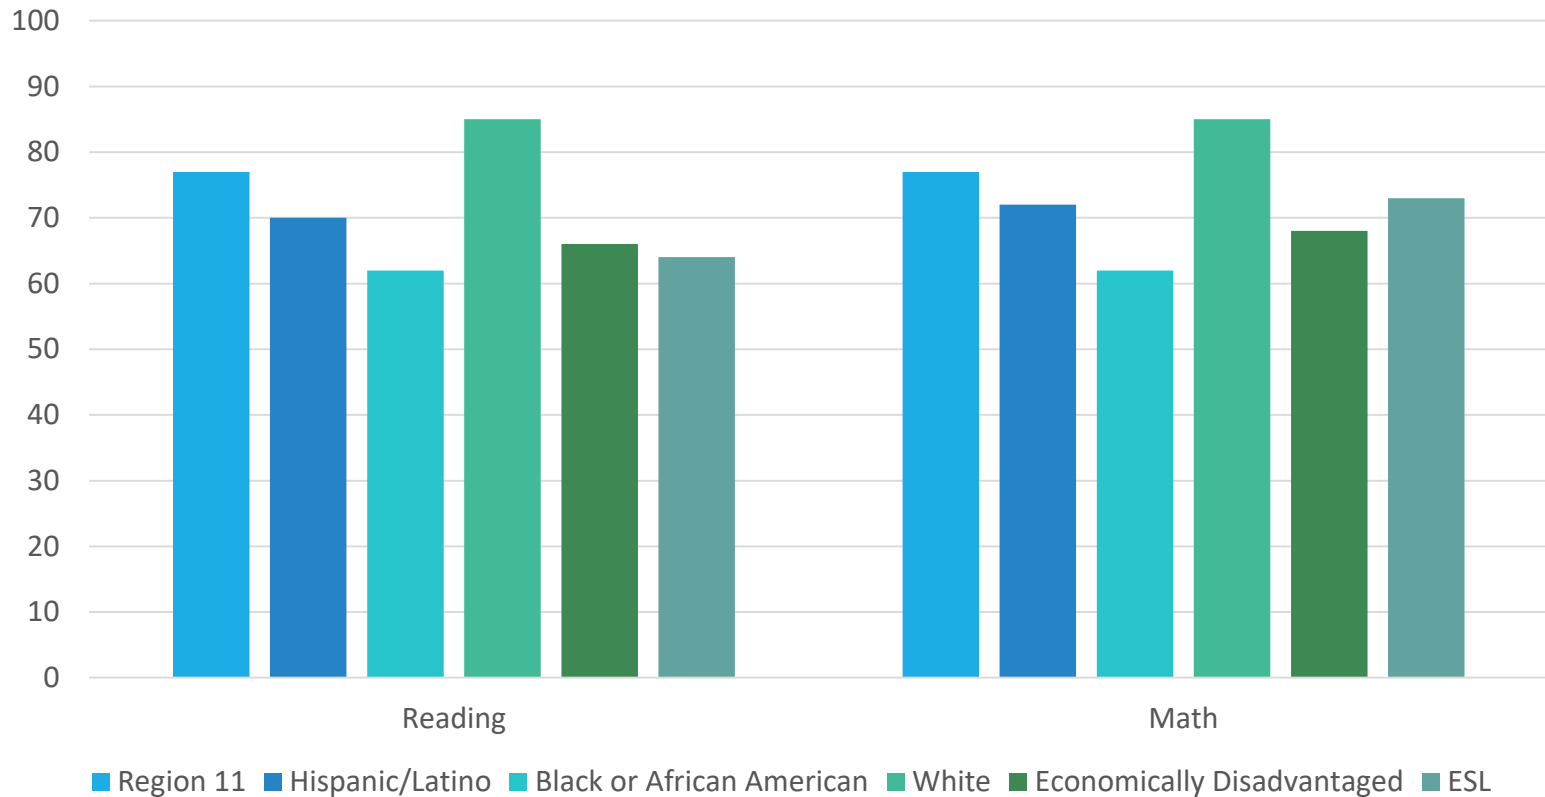

How are 3rd Grade Students in Region 11 Doing?

Spring 2016 STAAR Results, Data Interaction for Texas Student Assessments
At or Above Standards