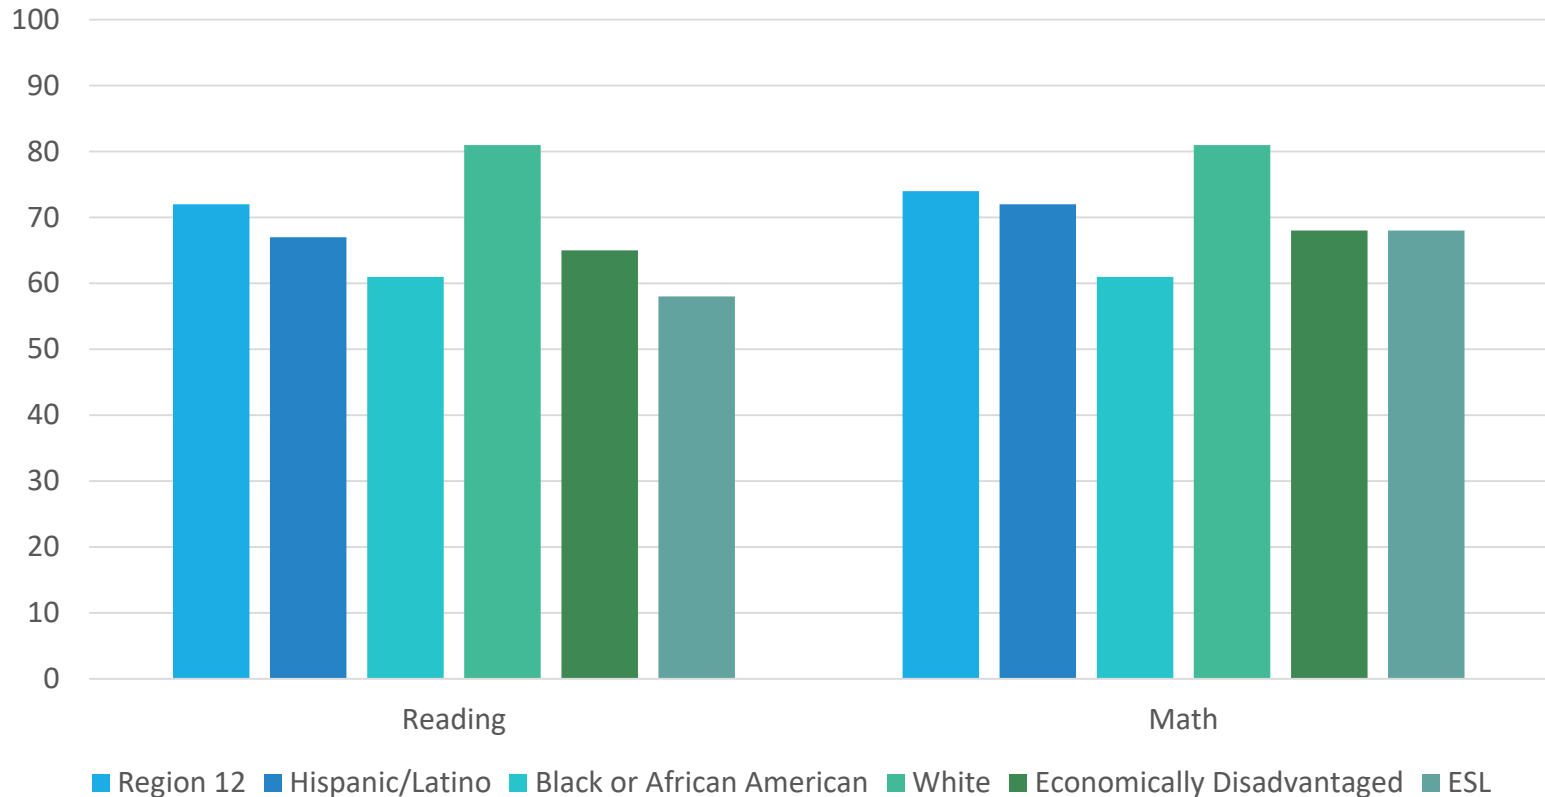

How are 3rd Grade Students in Region 12 Doing?

Spring 2016 STAAR Results, Data Interaction for Texas Student Assessments
At or Above Standards