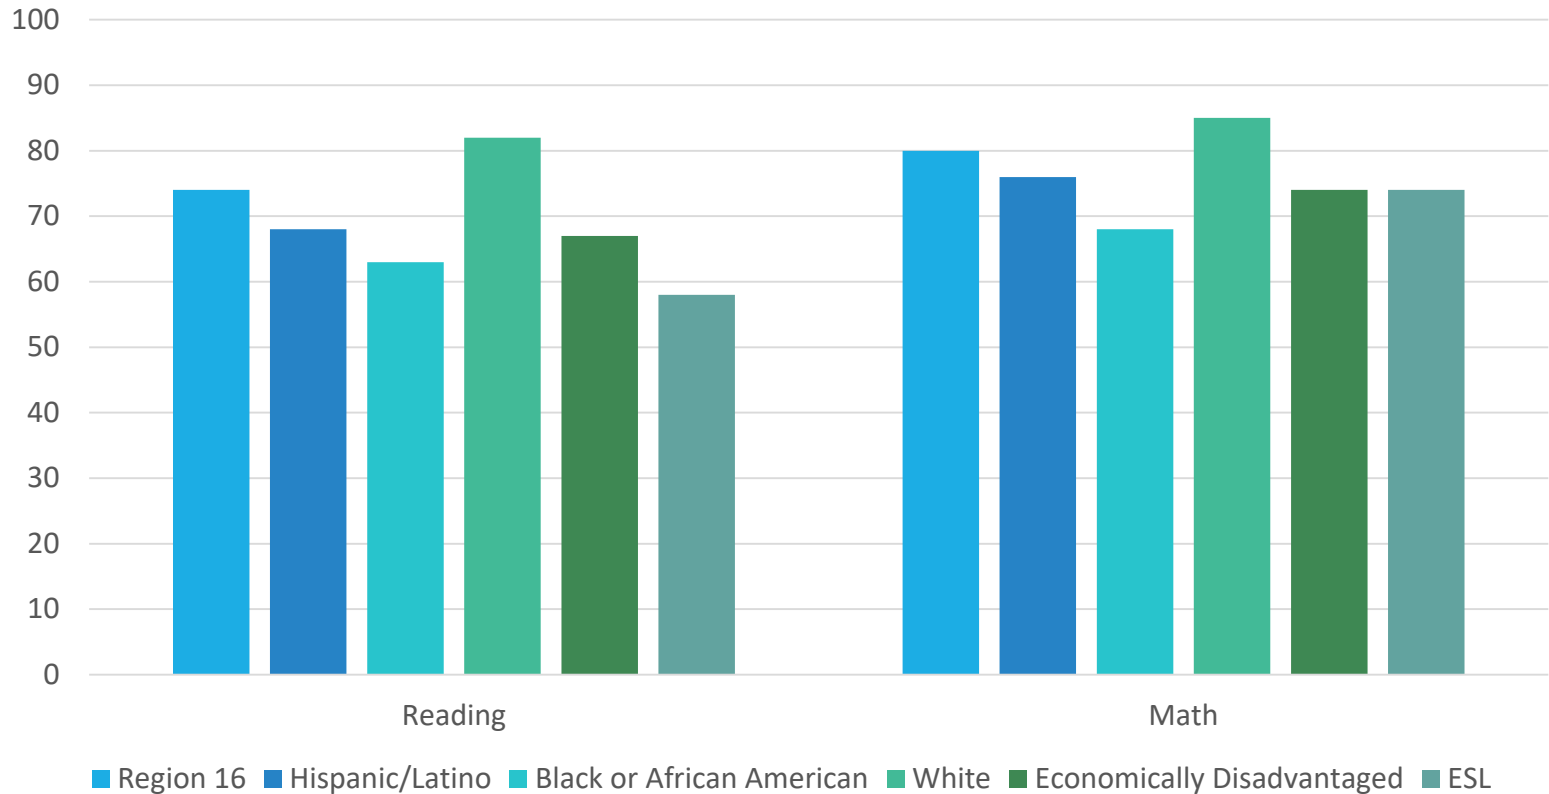

How are 3rd Grade Students in Region 16 Doing?

Spring 2016 STAAR Results, Data Interaction for Texas Student Assessments
At or Above Standards