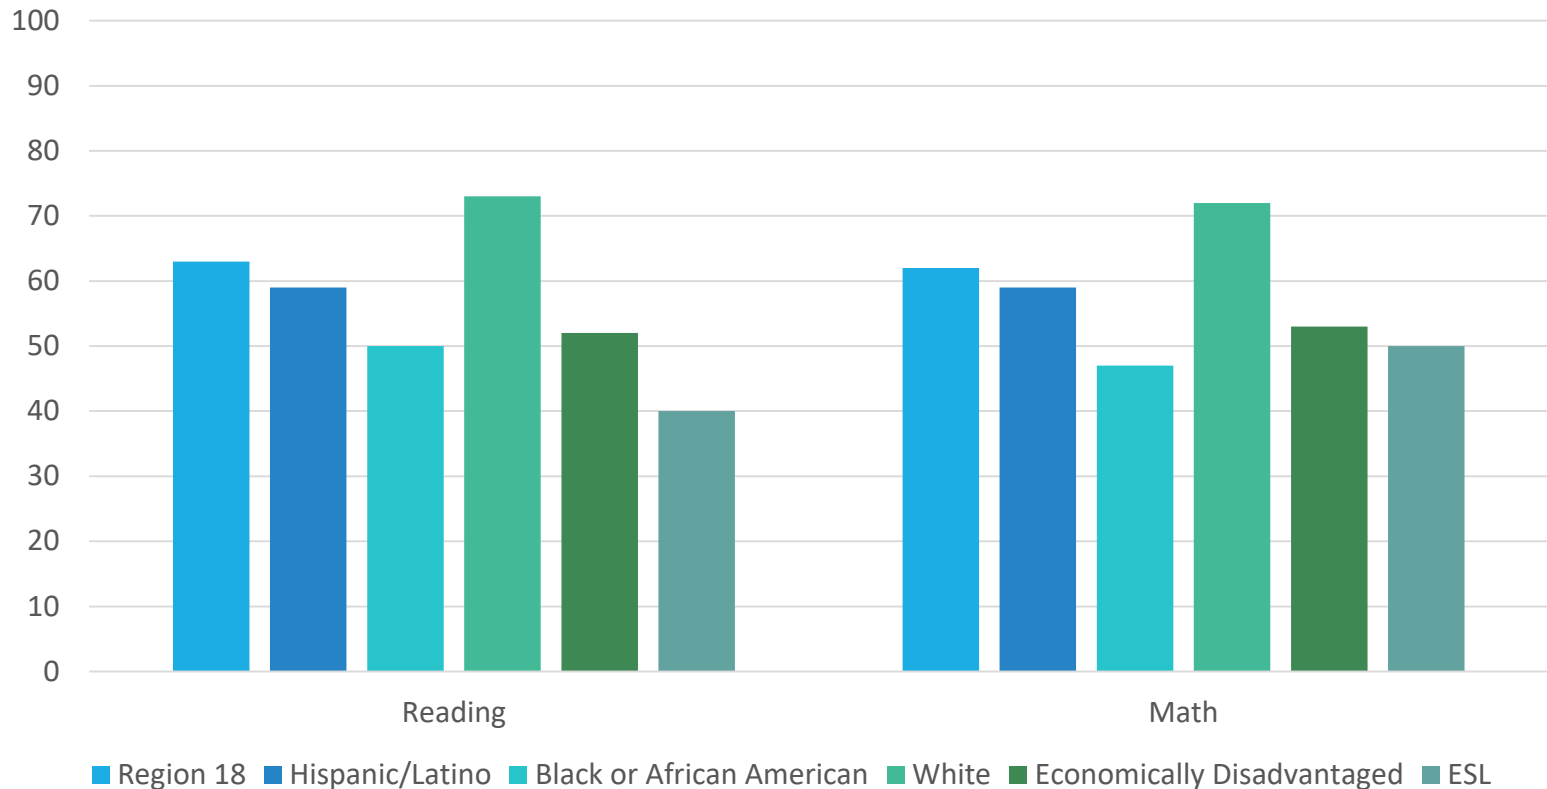

How are 3rd Grade Students in Region 18 Doing?

Spring 2016 STAAR Results, Data Interaction for Texas Student Assessments
At or Above Standards