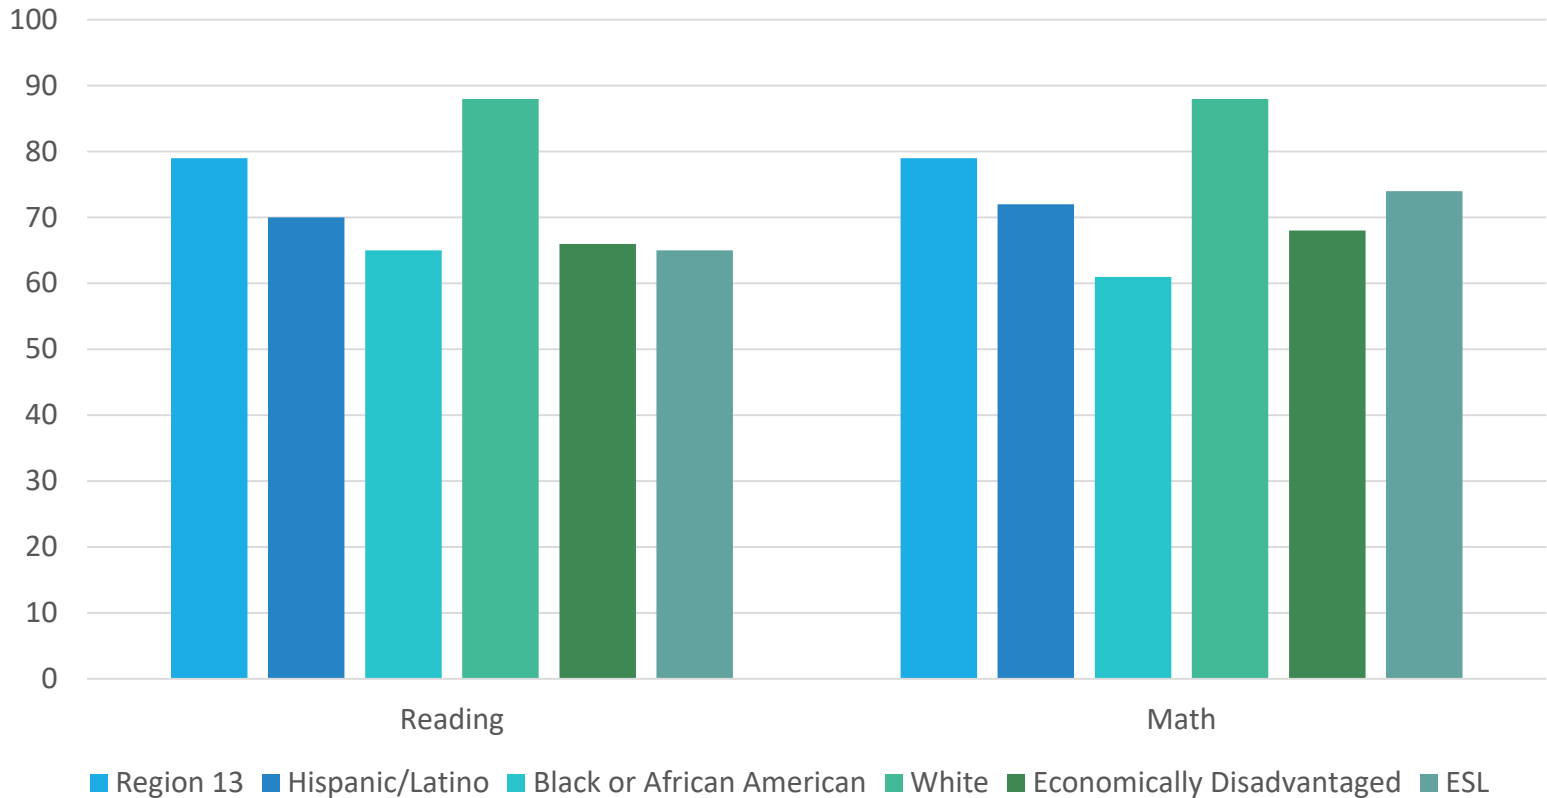

How are 3rd Grade Students in Region 13 Doing?

Spring 2016 STAAR Results, Data Interaction for Texas Student Assessments
At or Above Standards