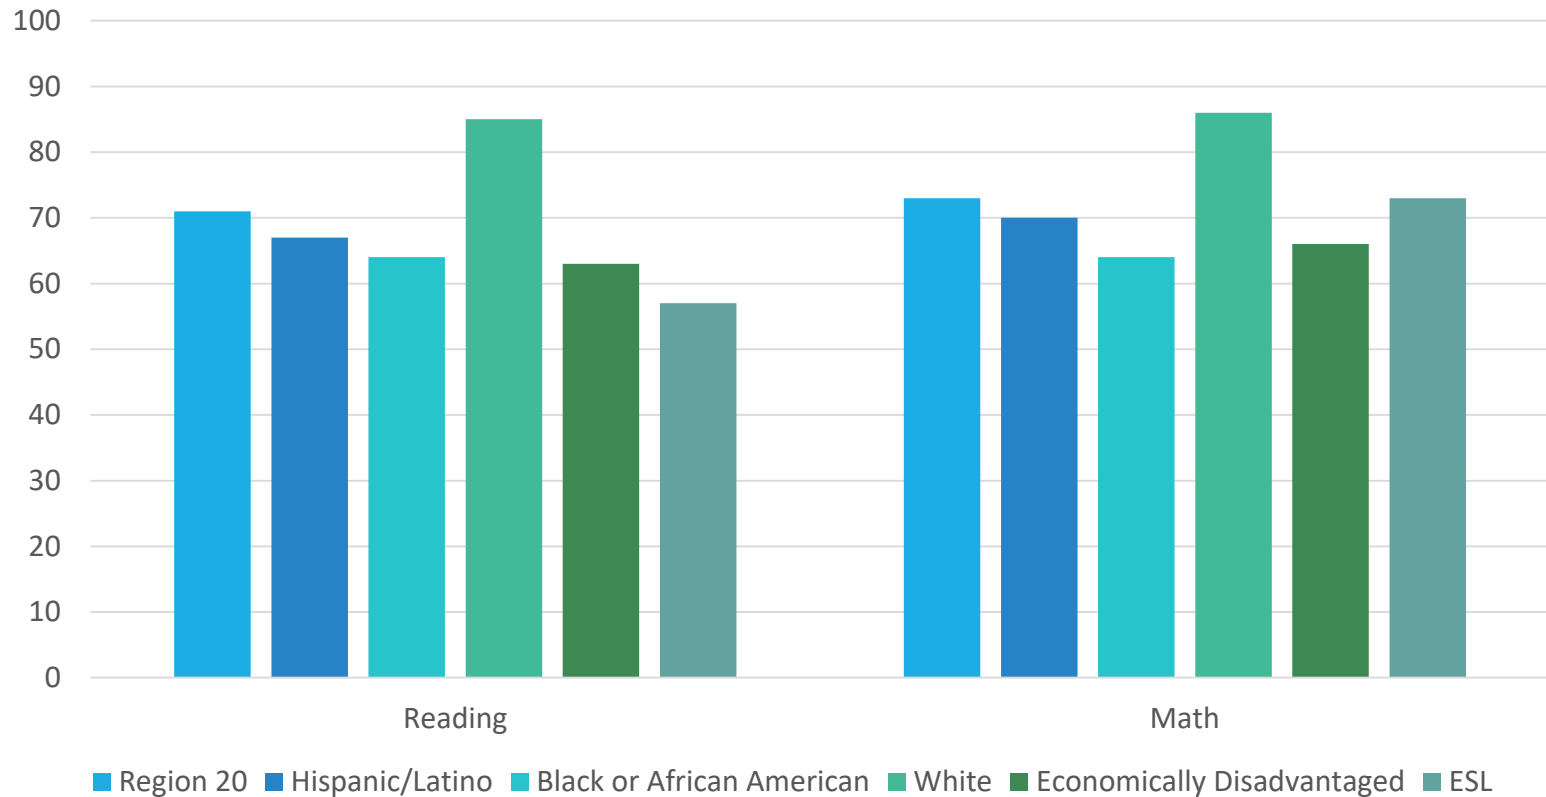

How are 3rd Grade Students in Region 20 Doing?

Spring 2016 STAAR Results, Data Interaction for Texas Student Assessments
At or Above Standards